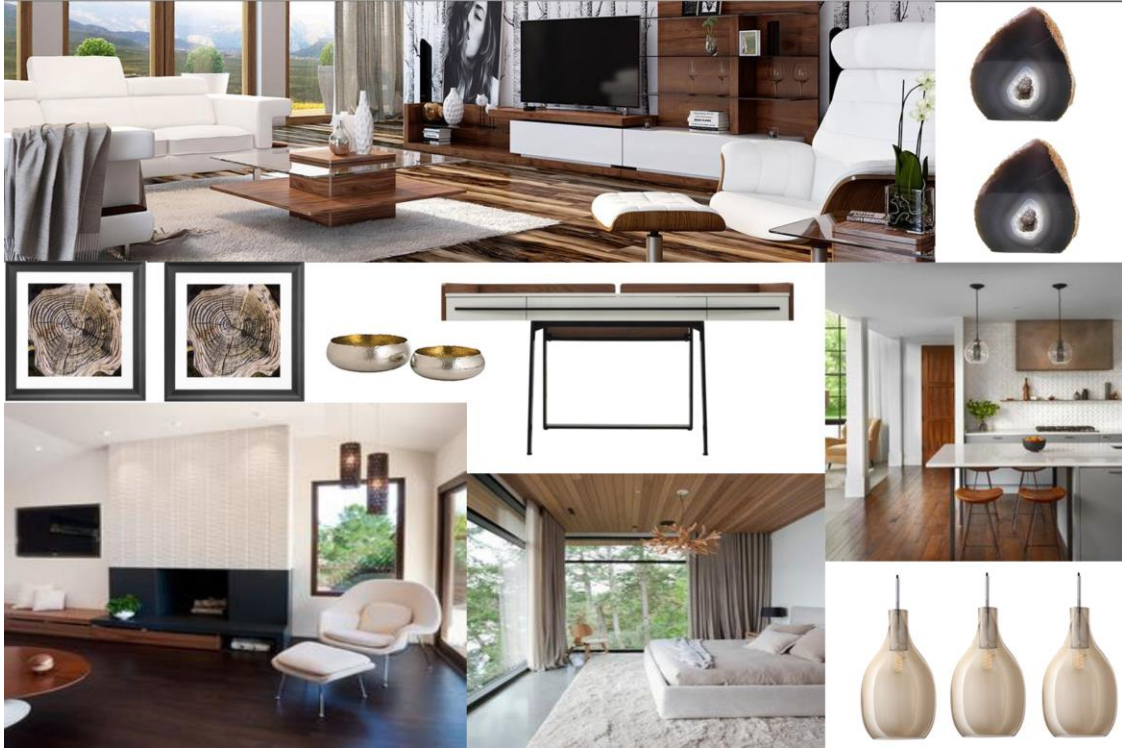

We have modeled some Pulte furnishing schemes which saves considerable time and money in creating animated and VR360 unit tours...

All the rooms you see have been modeled by our artists to create your animation and VR360 model tours. For an example animation please go to:

Linen and Zinc

Sand Dune Enthusiast

Community | Boho Chic | Model

ACTUAL RENDERING

ACTUAL RENDERING

ACTUAL RENDERING

Community| Model| Indigo Home

Modern Craftsman

ACTUAL RENDERING

Modern Craftsman

Steel Retreat

ACTUAL RENDERING

ACTUAL RENDERING

ACTUAL RENDERING

Steel Retreat